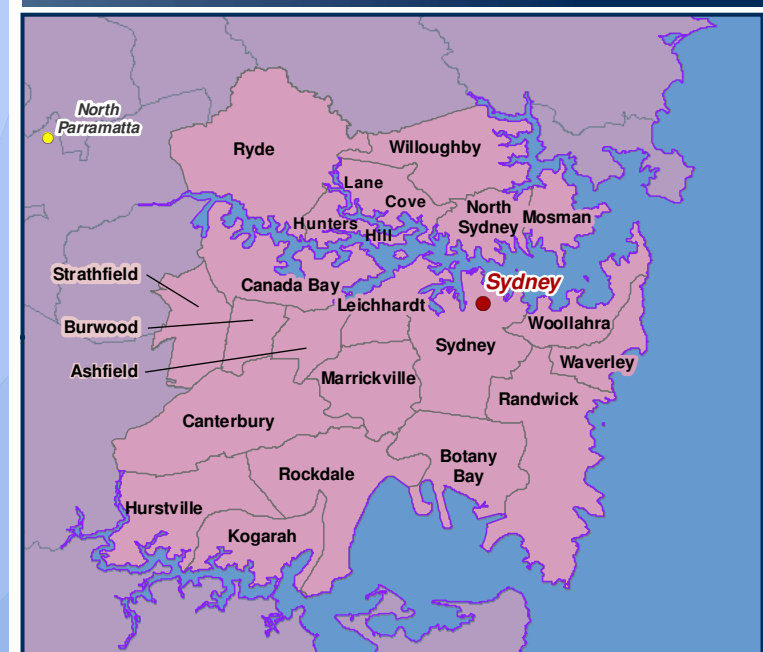

Australian Government

Regional Development Australia

# New South Wales (Sydney)

Regional Development Australia Regions

Sydney RDA (Inner LGA's)

Regional Development Australia  
New South Wales Regions

- |                          |                        |                        |
|--------------------------|------------------------|------------------------|
| <b>RDA Offices</b>       | <b>NSW RDA Regions</b> | <b>NSW RDA Regions</b> |
| ● RDA Office             | ■ Central Coast NSW    | ■ Northern Inland      |
| ● State Capital          | ■ Central West         | ■ Northern Rivers      |
| ● National Capital       | ■ Far West             | ■ Orana                |
| — Local Government Areas | ■ Hunter               | ■ Riverina             |
|                          | ■ Illawarra            | ■ South Coast          |
|                          | ■ Mid North Coast      | ■ Southern Inland      |
|                          | ■ Murray               | ■ Sydney               |