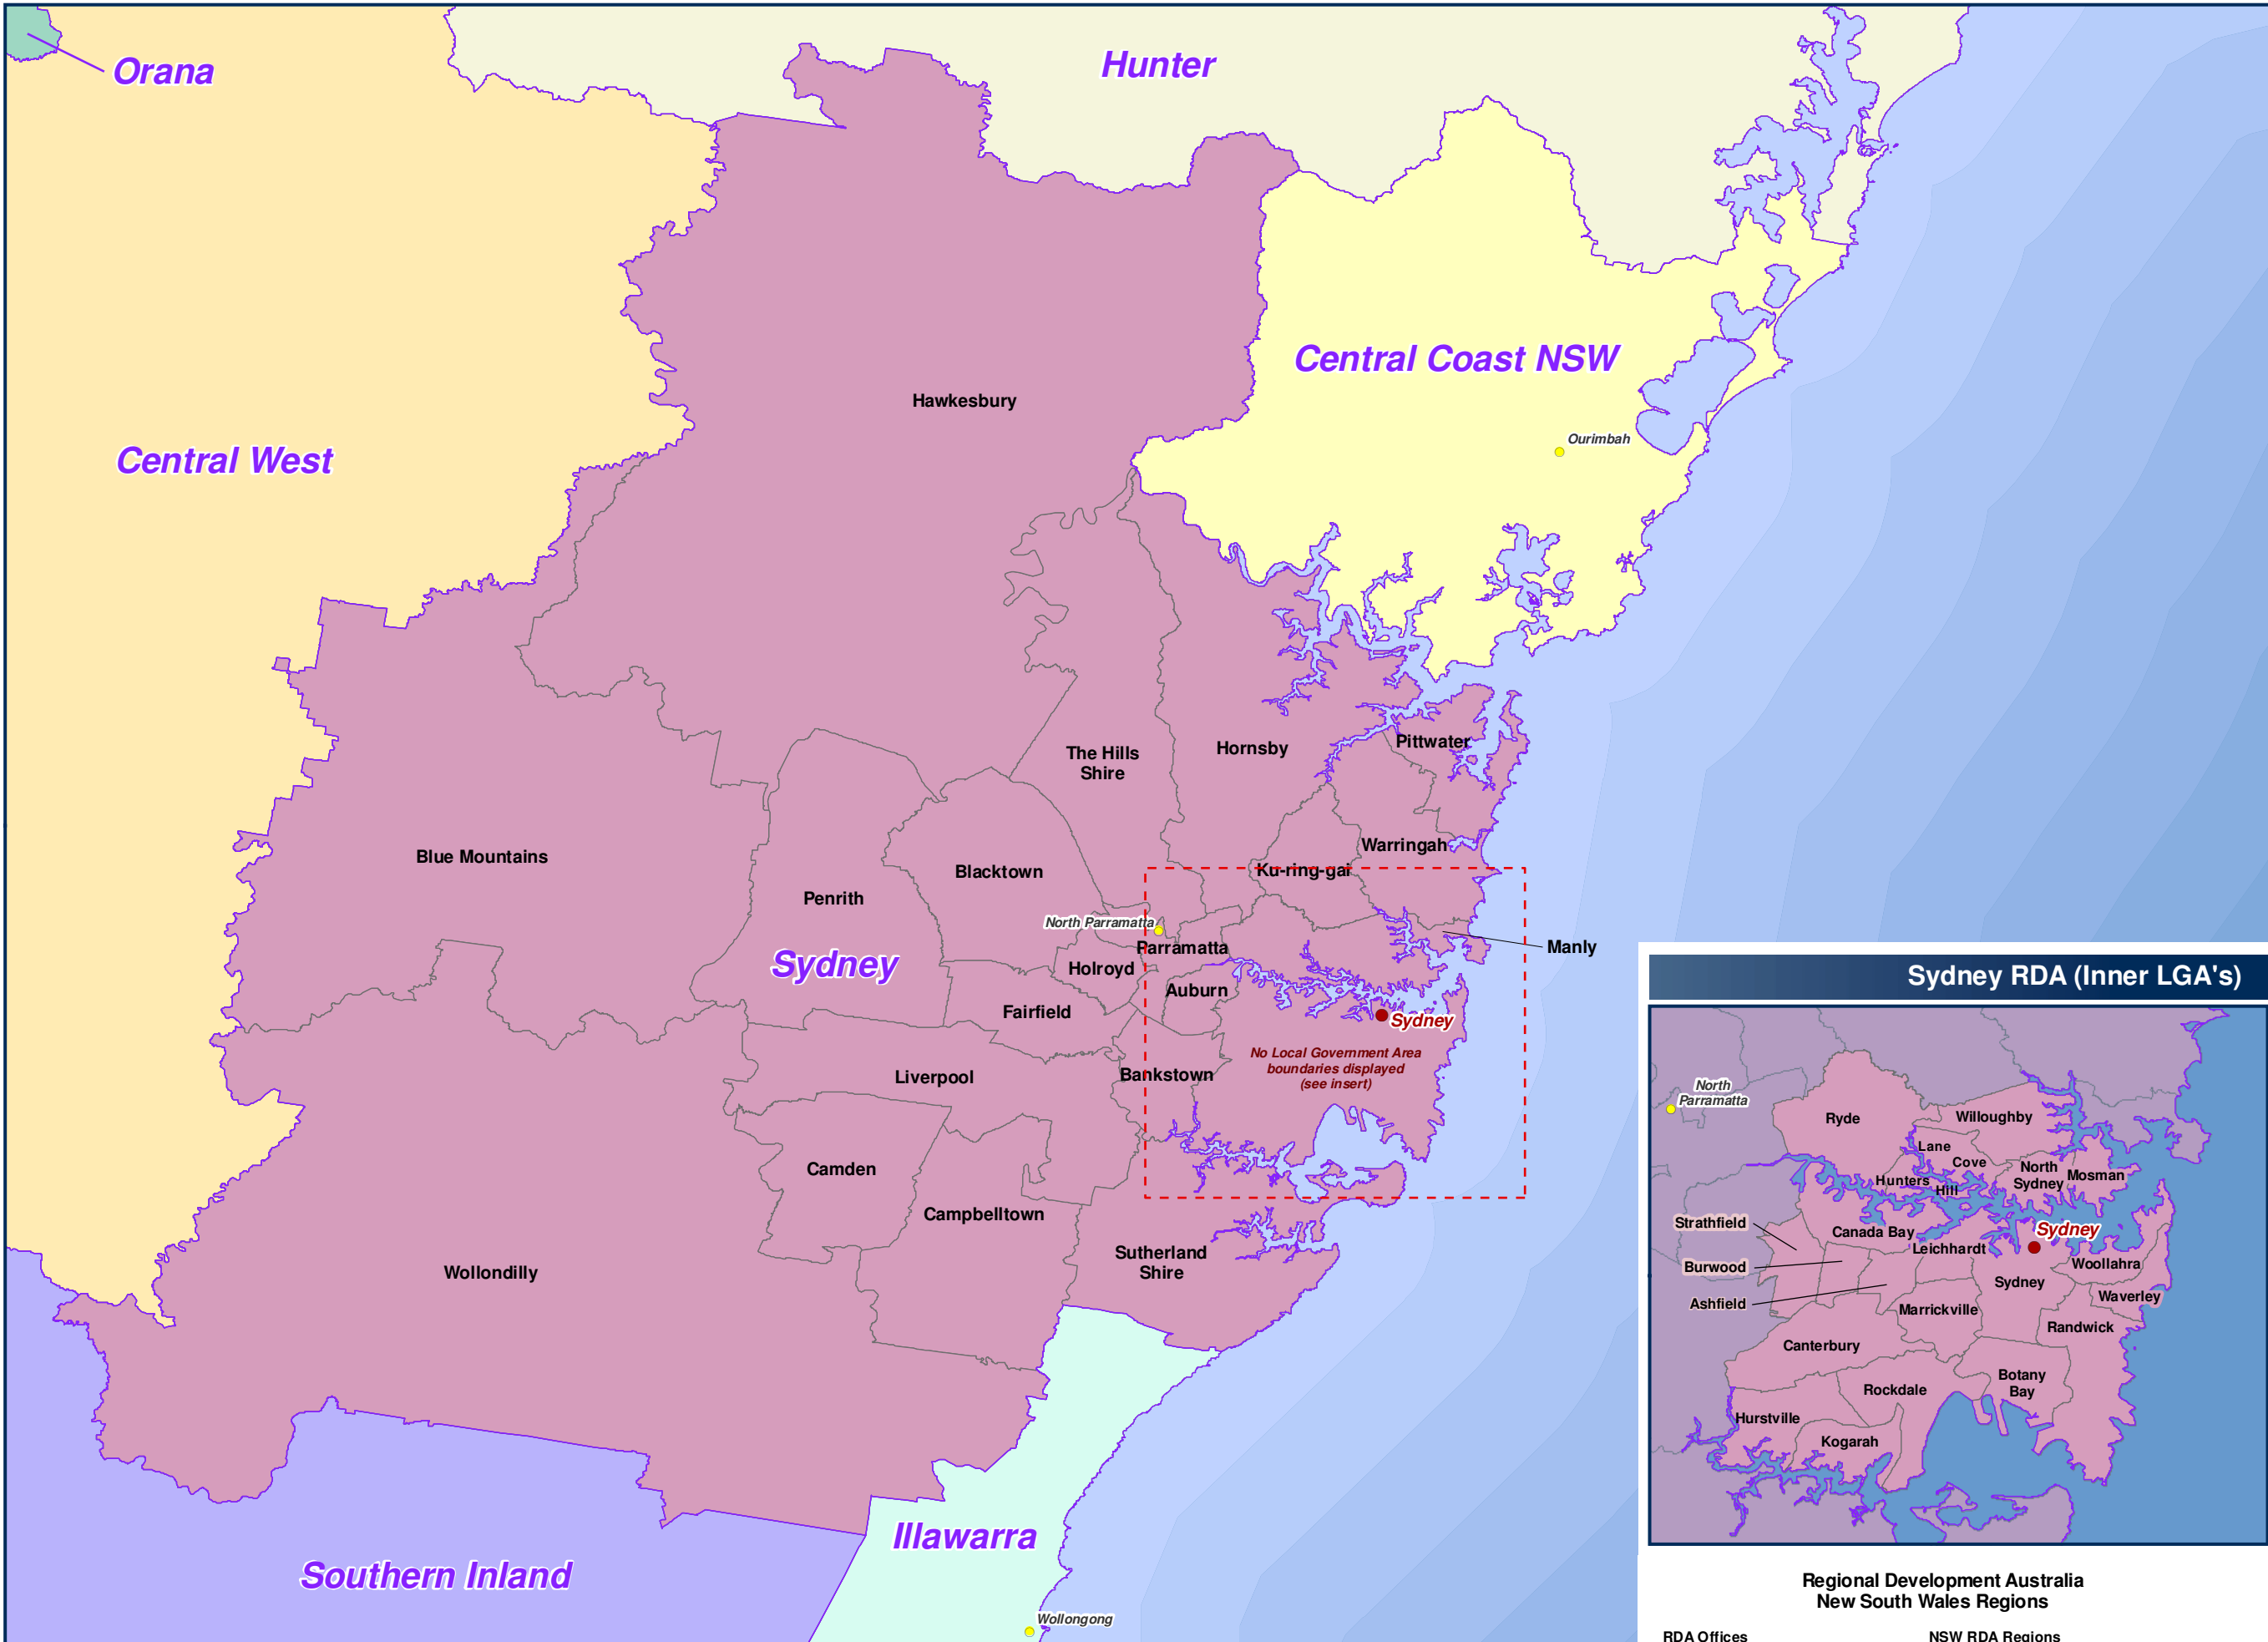

Australian Government

Regional Development Australia

# New South Wales (Sydney)

Regional Development Australia Regions

Sydney RDA (Inner LGA's)

Regional Development Australia  
New South Wales Regions

- |                          |                        |                        |
|--------------------------|------------------------|------------------------|
| <b>RDA Offices</b>       | <b>NSW RDA Regions</b> | <b>NSW RDA Regions</b> |
| ● RDA Office             | ■ Central Coast NSW    | ■ Northern Inland      |
| ● State Capital          | ■ Central West         | ■ Northern Rivers      |
| ● National Capital       | ■ Far West             | ■ Orana                |
| — Local Government Areas | ■ Hunter               | ■ Riverina             |
|                          | ■ Illawarra            | ■ South Coast          |
|                          | ■ Mid North Coast      | ■ Southern Inland      |
|                          | ■ Murray               | ■ Sydney               |

Prepared August 2009 by the Department of Infrastructure, Transport, Regional Development and Local Government using 2009 Local Government Area boundaries as supplied by the Australian Bureau of Statistics.