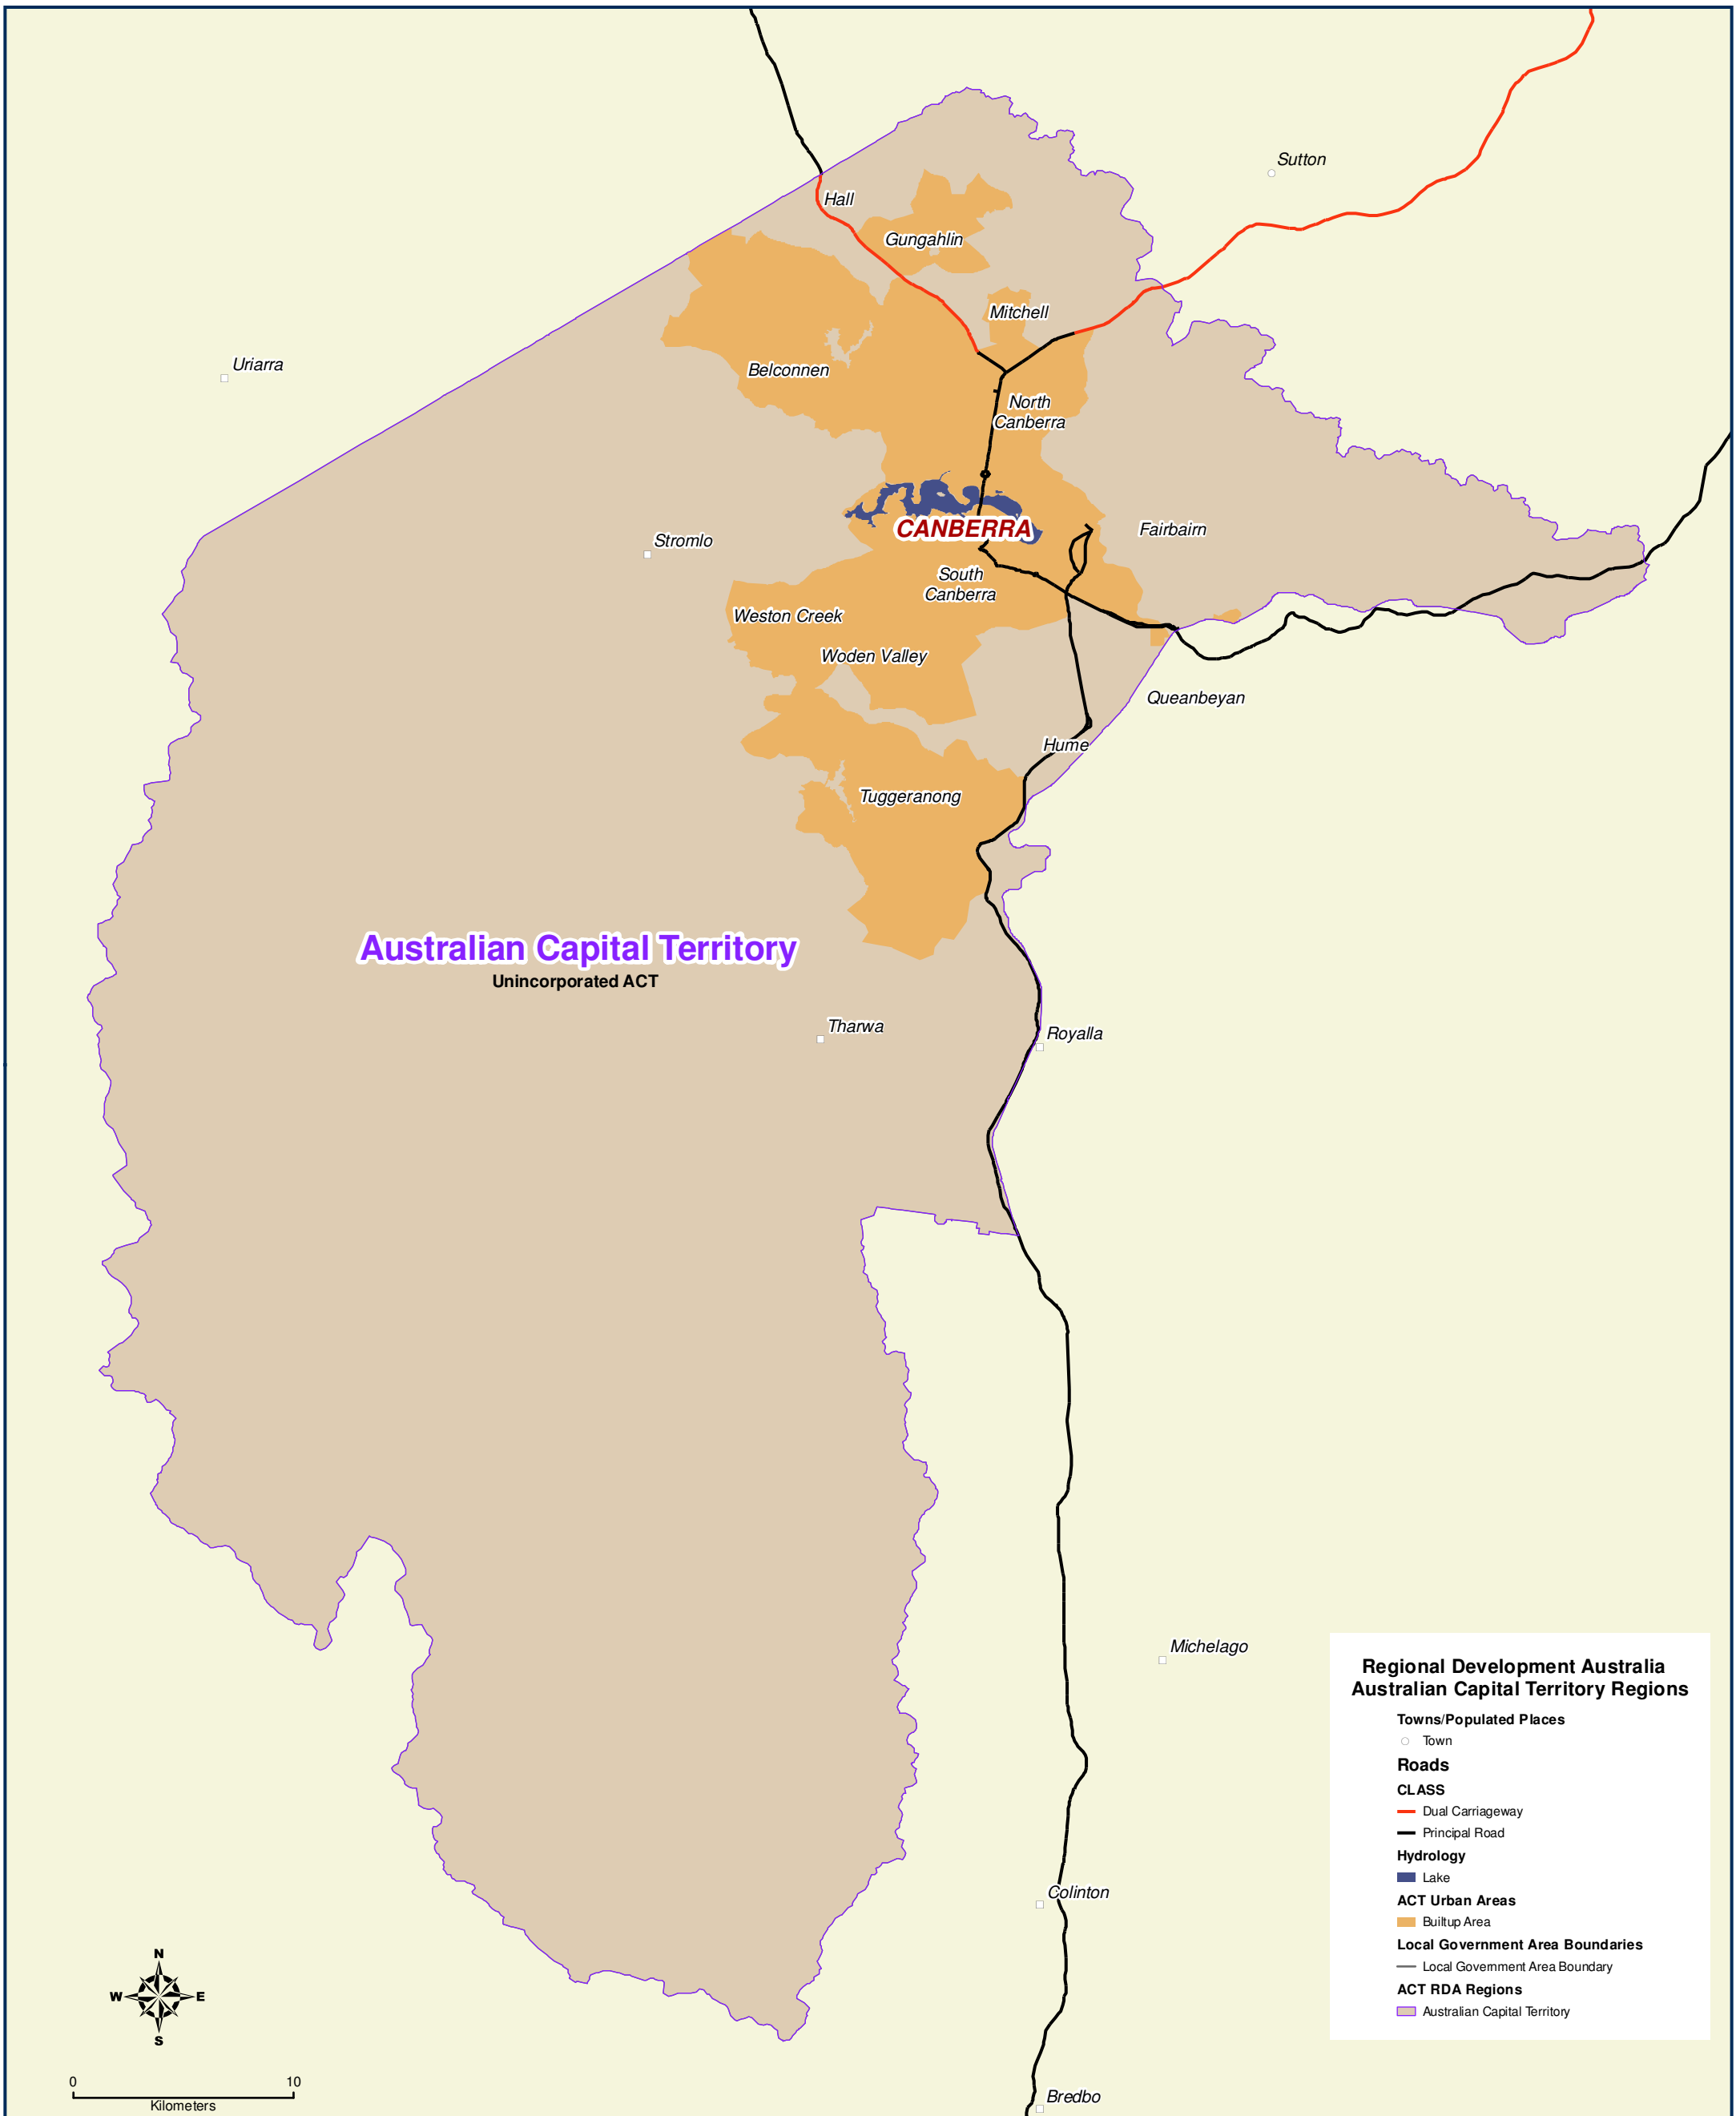

Australian Capital Territory

Regional Development Australia Regions

**Regional Development Australia
Australian Capital Territory Regions**

- Towns/Populated Places**
 - Town
- Roads**
 - Dual Carriageway
 - Principal Road
- Hydrology**
 - Lake
- ACT Urban Areas**
 - Builtup Area
- Local Government Area Boundaries**
 - Local Government Area Boundary
- ACT RDA Regions**
 - Australian Capital Territory