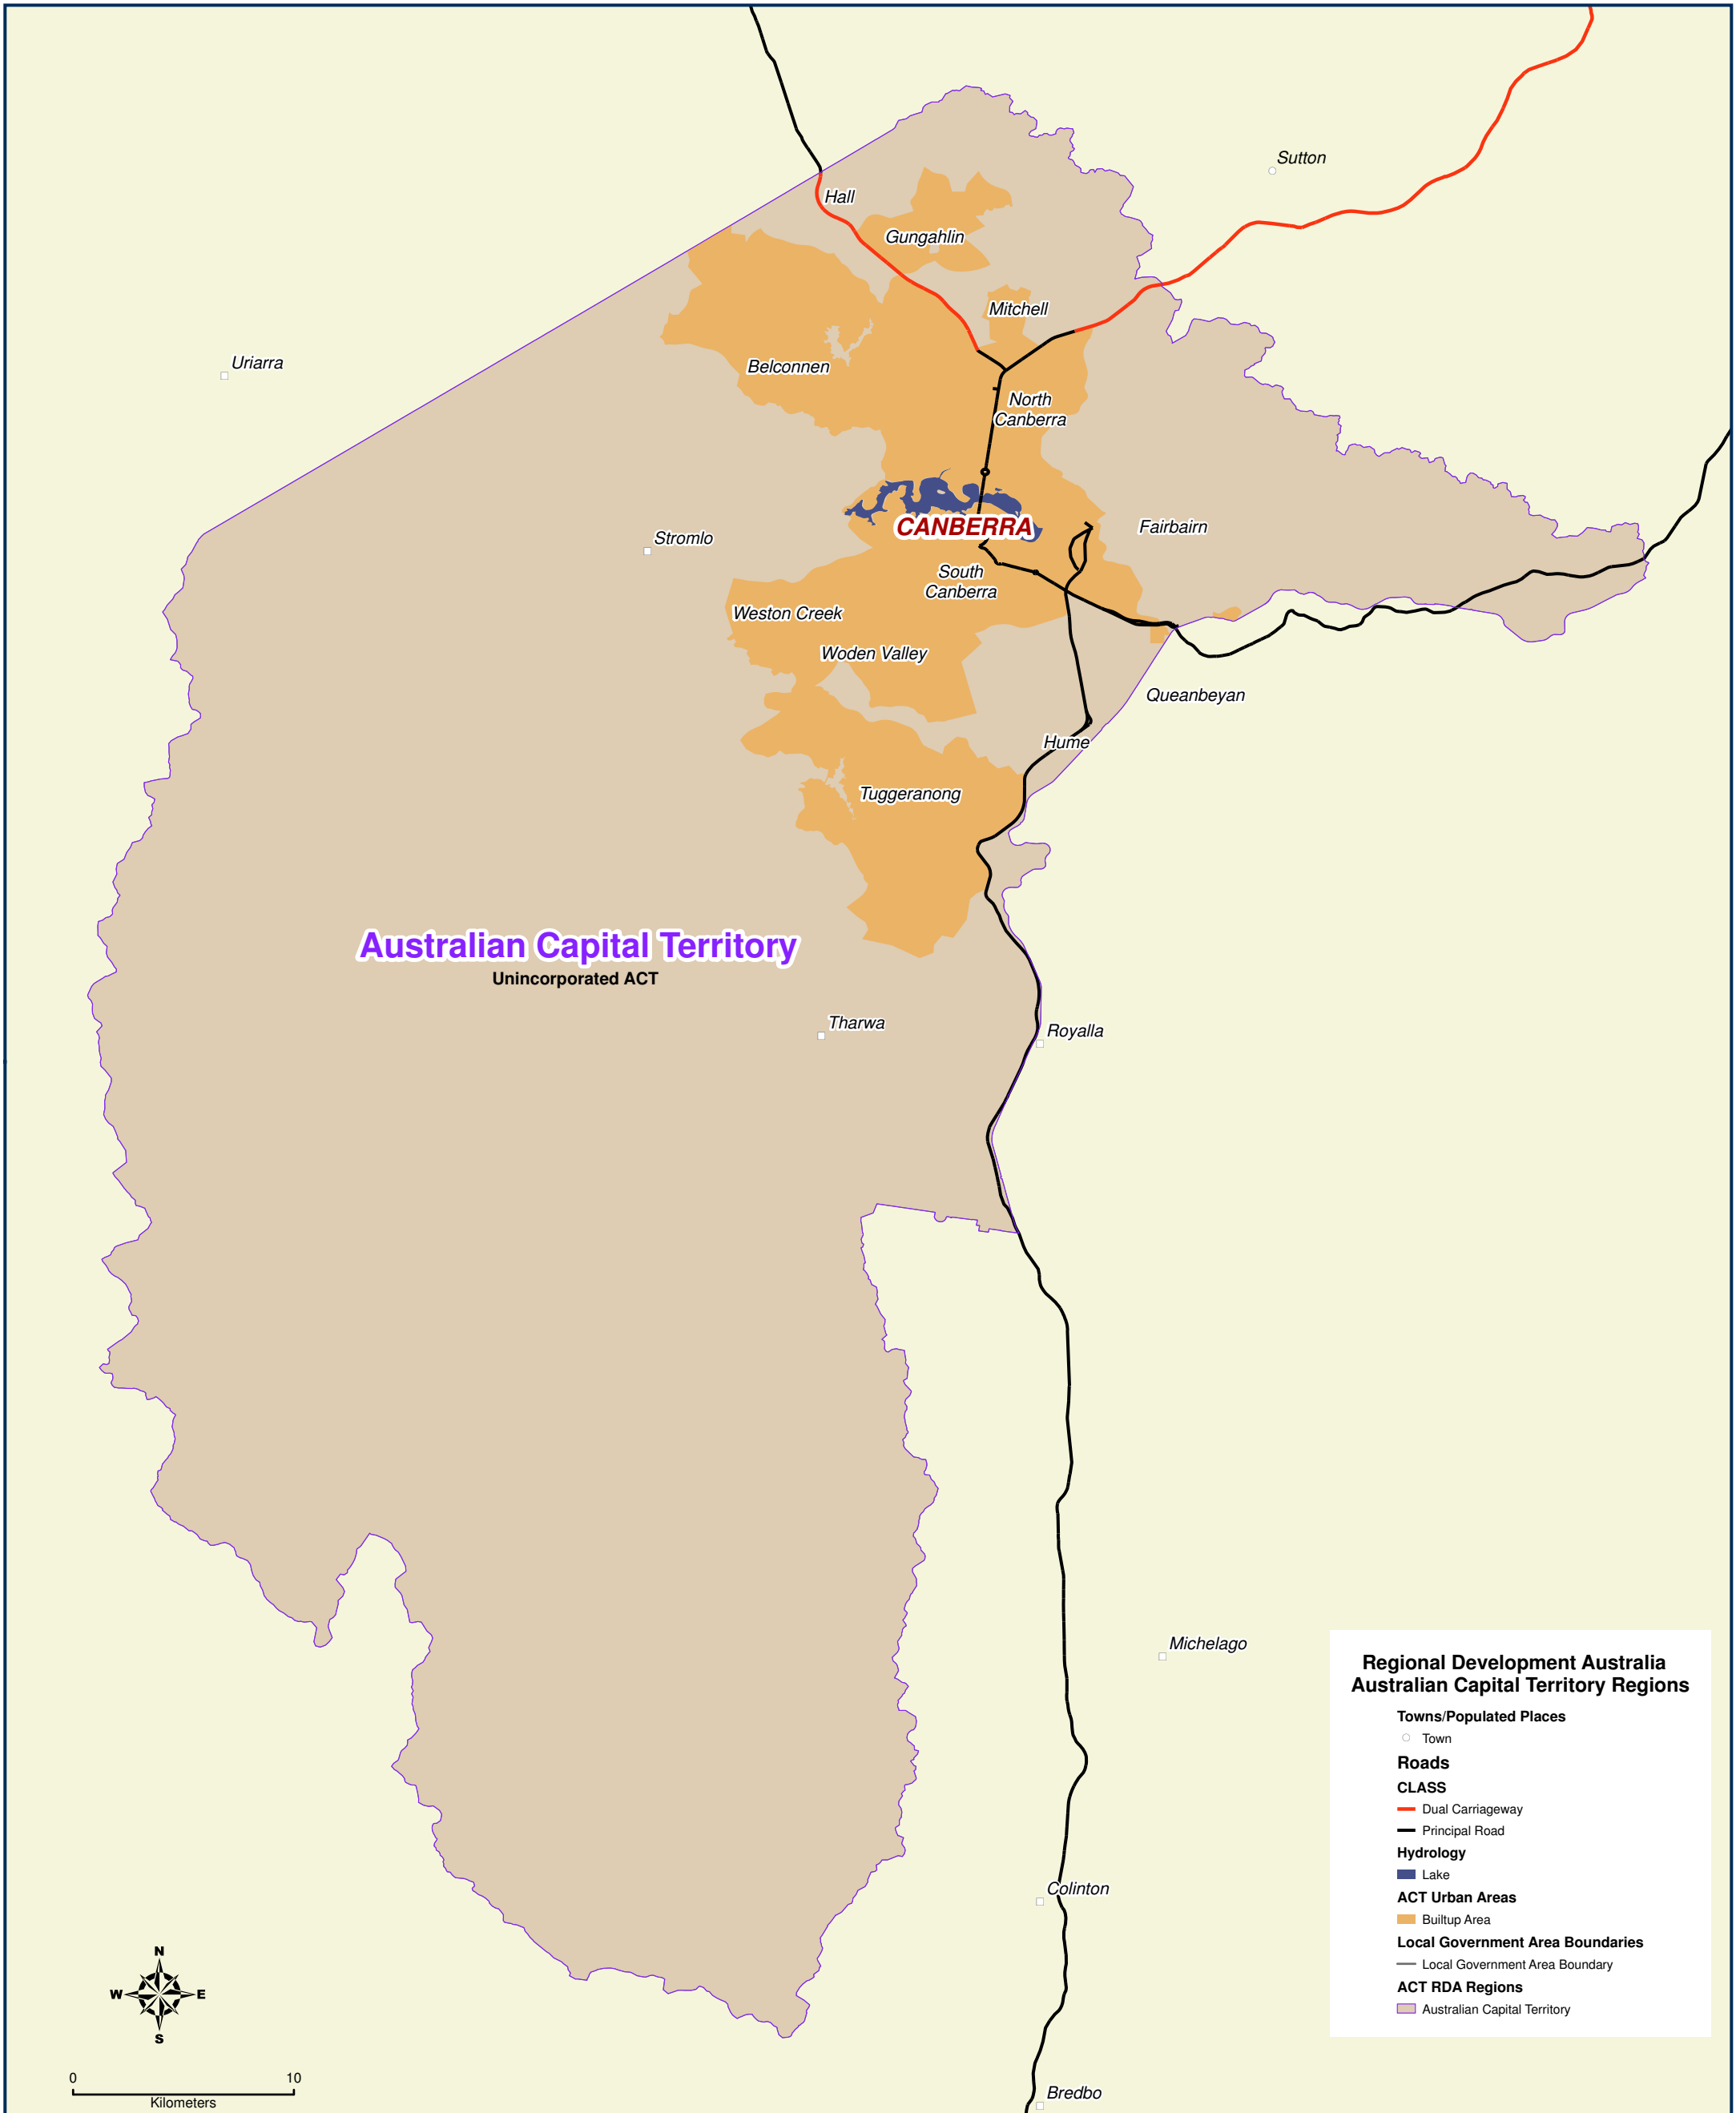

# Australian Capital Territory

Regional Development Australia Regions

**Regional Development Australia  
Australian Capital Territory Regions**

- Towns/Populated Places**
  - Town
- Roads**
  - Dual Carriageway
  - Principal Road
- Hydrology**
  - Lake
- ACT Urban Areas**
  - Builtup Area
- Local Government Area Boundaries**
  - Local Government Area Boundary
- ACT RDA Regions**
  - Australian Capital Territory